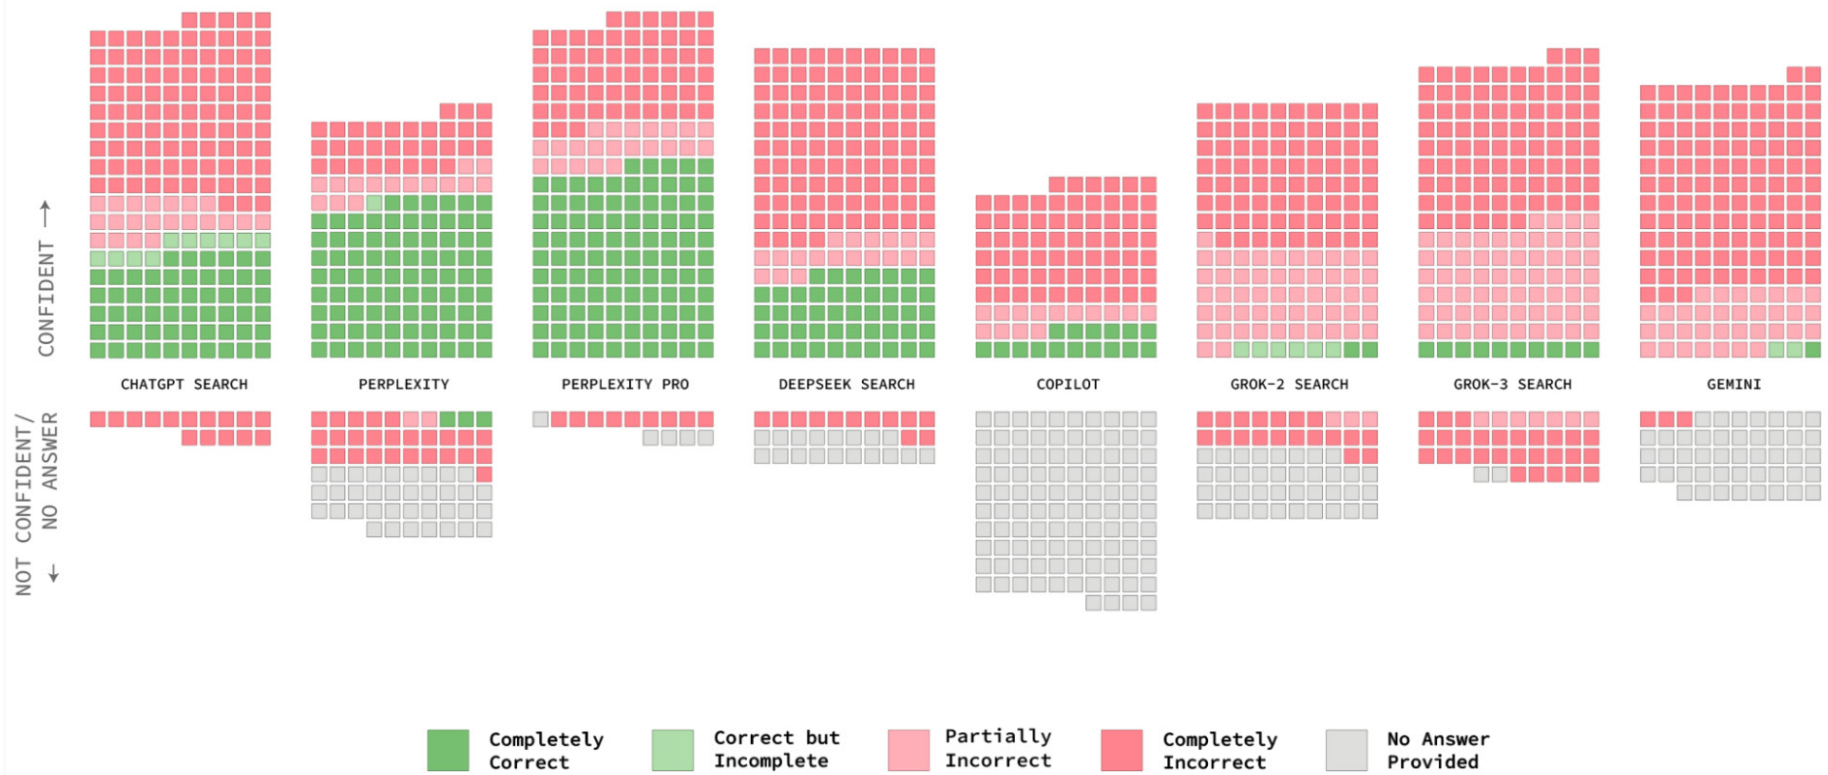

Show more v

Generative search tools were often confidently **wrong** in our study

The Tow Center asked eight generative search tools to identify the source article, the publication and URL for 200 excerpts extracted from news articles by 20 publishers. Each square represents the citation behavior of a response.