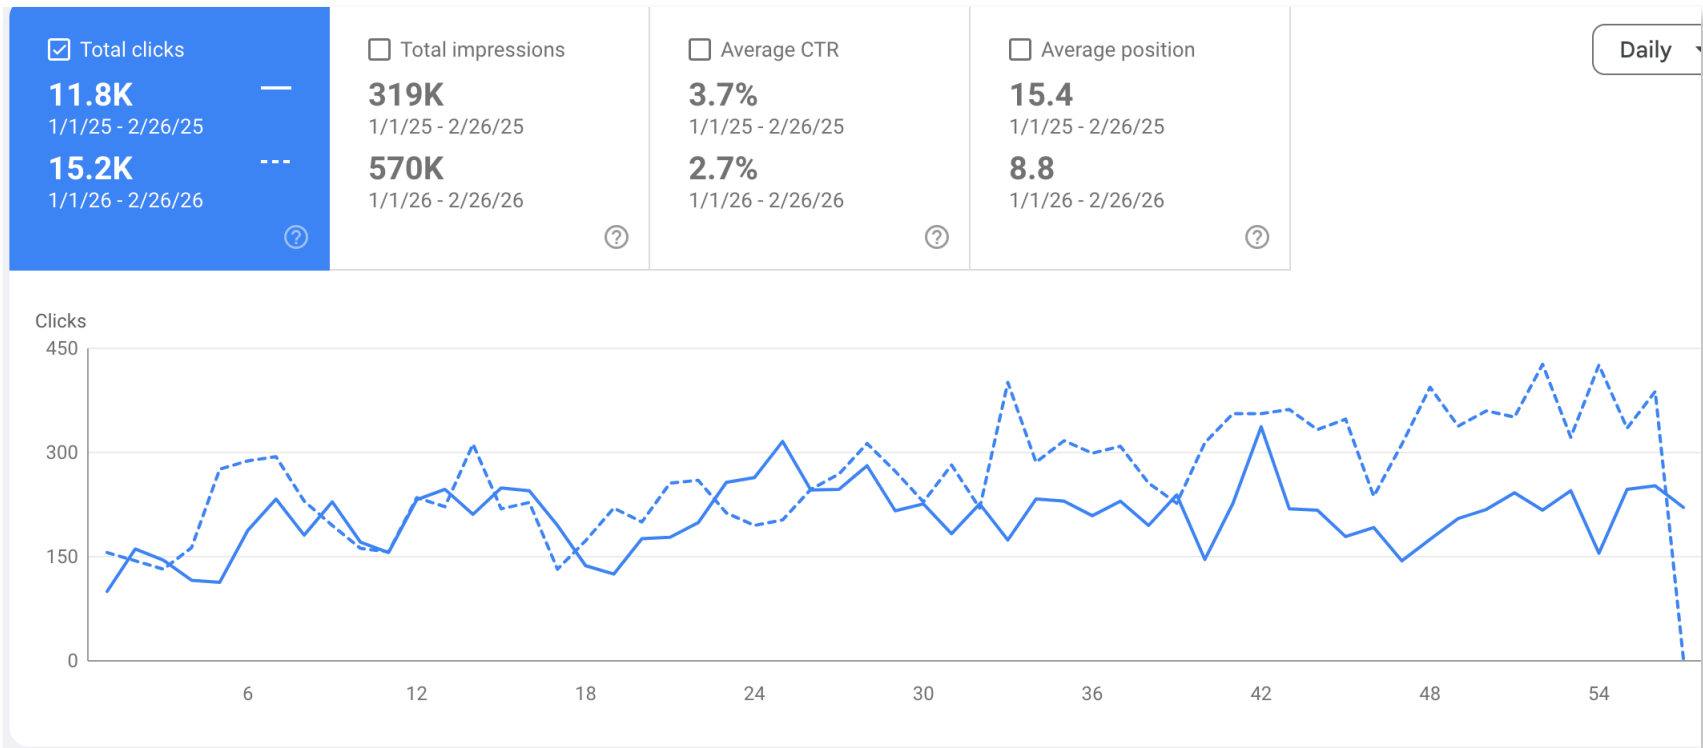

% of Google searches in March 2025 that resulted in the user ...

Note: Figures may not add to 100% due to rounding.

Source: Pew Research Center analysis of 68,879 Google searches conducted by 900 U.S. adults from March 1-31, 2025, using a web browser on a desktop, laptop or mobile device. AI Overview text and search result page content were collected April 7-17, 2025.

PEW RESEARCH CENTER

Session primary...Channel Group) +

↓ Sessions

SHOW ALL ROWS

Total	15,398 vs. 23,448 ↓ -34.33%
Organic Search	
Jan 1 - Feb 26, 2025	6,690 (43.45%)
Jan 1 - Feb 26, 2026	5,319 (22.68%)
% change	25.78%

Total	55,861 vs. 73,623 ↓ -24.13%
Organic Search	
Jan 1 - Feb 26, 2025	17,623 (31.55%)
Jan 1 - Feb 26, 2026	11,156 (15.15%)
% change	57.97%

Total	90,855 vs. 72,645 ↑ 25.07%
Organic Search	
Jan 1 - Feb 26, 2025	35,191 (38.73%)
Jan 1 - Feb 26, 2026	26,164 (36.02%)
% change	34.5%

Total	737,738 vs. 841,617 ↓ -12.34%
Organic Search	
Jan 1 - Feb 26, 2025	531,601 (72.06%)
Jan 1 - Feb 26, 2026	499,733 (59.38%)
% change	6.38%

**Fewer potential
target audience members**

Event name	+	↓ Event count
◇ SHOW ALL ROWS		
Total		79 vs. 62 ↑ 27.42%
donation		
Nov 1 - Dec 31, 2025		79 (100%)
Nov 1 - Dec 31, 2024		62 (100%)
% change		27.42%