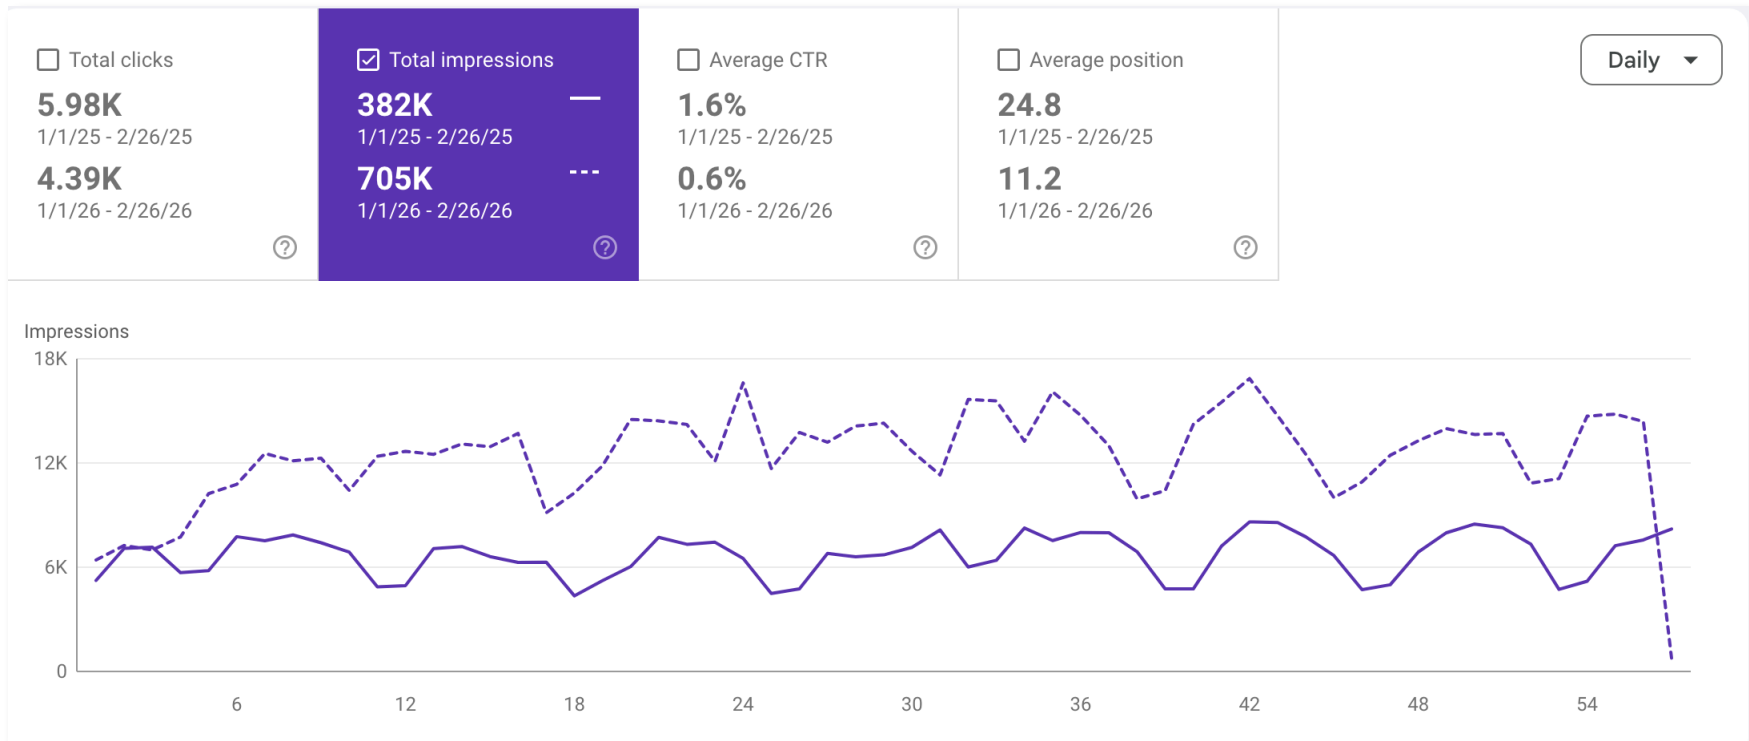

% of Google searches in March 2025 that resulted in the user ...

Note: Figures may not add to 100% due to rounding.

Source: Pew Research Center analysis of 68,879 Google searches conducted by 900 U.S. adults from March 1-31, 2025, using a web browser on a desktop, laptop or mobile device. AI Overview text and search result page content were collected April 7-17, 2025.

PEW RESEARCH CENTER

Session primary...Channel Group) +

↓ Sessions

SHOW ALL ROWS

Total	15,398 vs. 23,448 ↓ -34.33%
Organic Search	
Jan 1 - Feb 26, 2025	6,690 (43.45%)
Jan 1 - Feb 26, 2026	5,319 (22.68%)
% change	25.78%

Total	55,861 vs. 73,623 ↓ -24.13%
Organic Search	
Jan 1 - Feb 26, 2025	17,623 (31.55%)
Jan 1 - Feb 26, 2026	11,156 (15.15%)
% change	57.97%

Total	90,855 vs. 72,645 ↑ 25.07%
Organic Search	
Jan 1 - Feb 26, 2025	35,191 (38.73%)
Jan 1 - Feb 26, 2026	26,164 (36.02%)
% change	34.5%

Total	737,738 vs. 841,617 ↓ -12.34%
Organic Search	
Jan 1 - Feb 26, 2025	531,601 (72.06%)
Jan 1 - Feb 26, 2026	499,733 (59.38%)
% change	6.38%

**Fewer potential
target audience members**

Event name	+	↓ Event count
◇ SHOW ALL ROWS		
Total		79 vs. 62 ↑ 27.42%
donation		
Nov 1 - Dec 31, 2025		79 (100%)
Nov 1 - Dec 31, 2024		62 (100%)
% change		27.42%